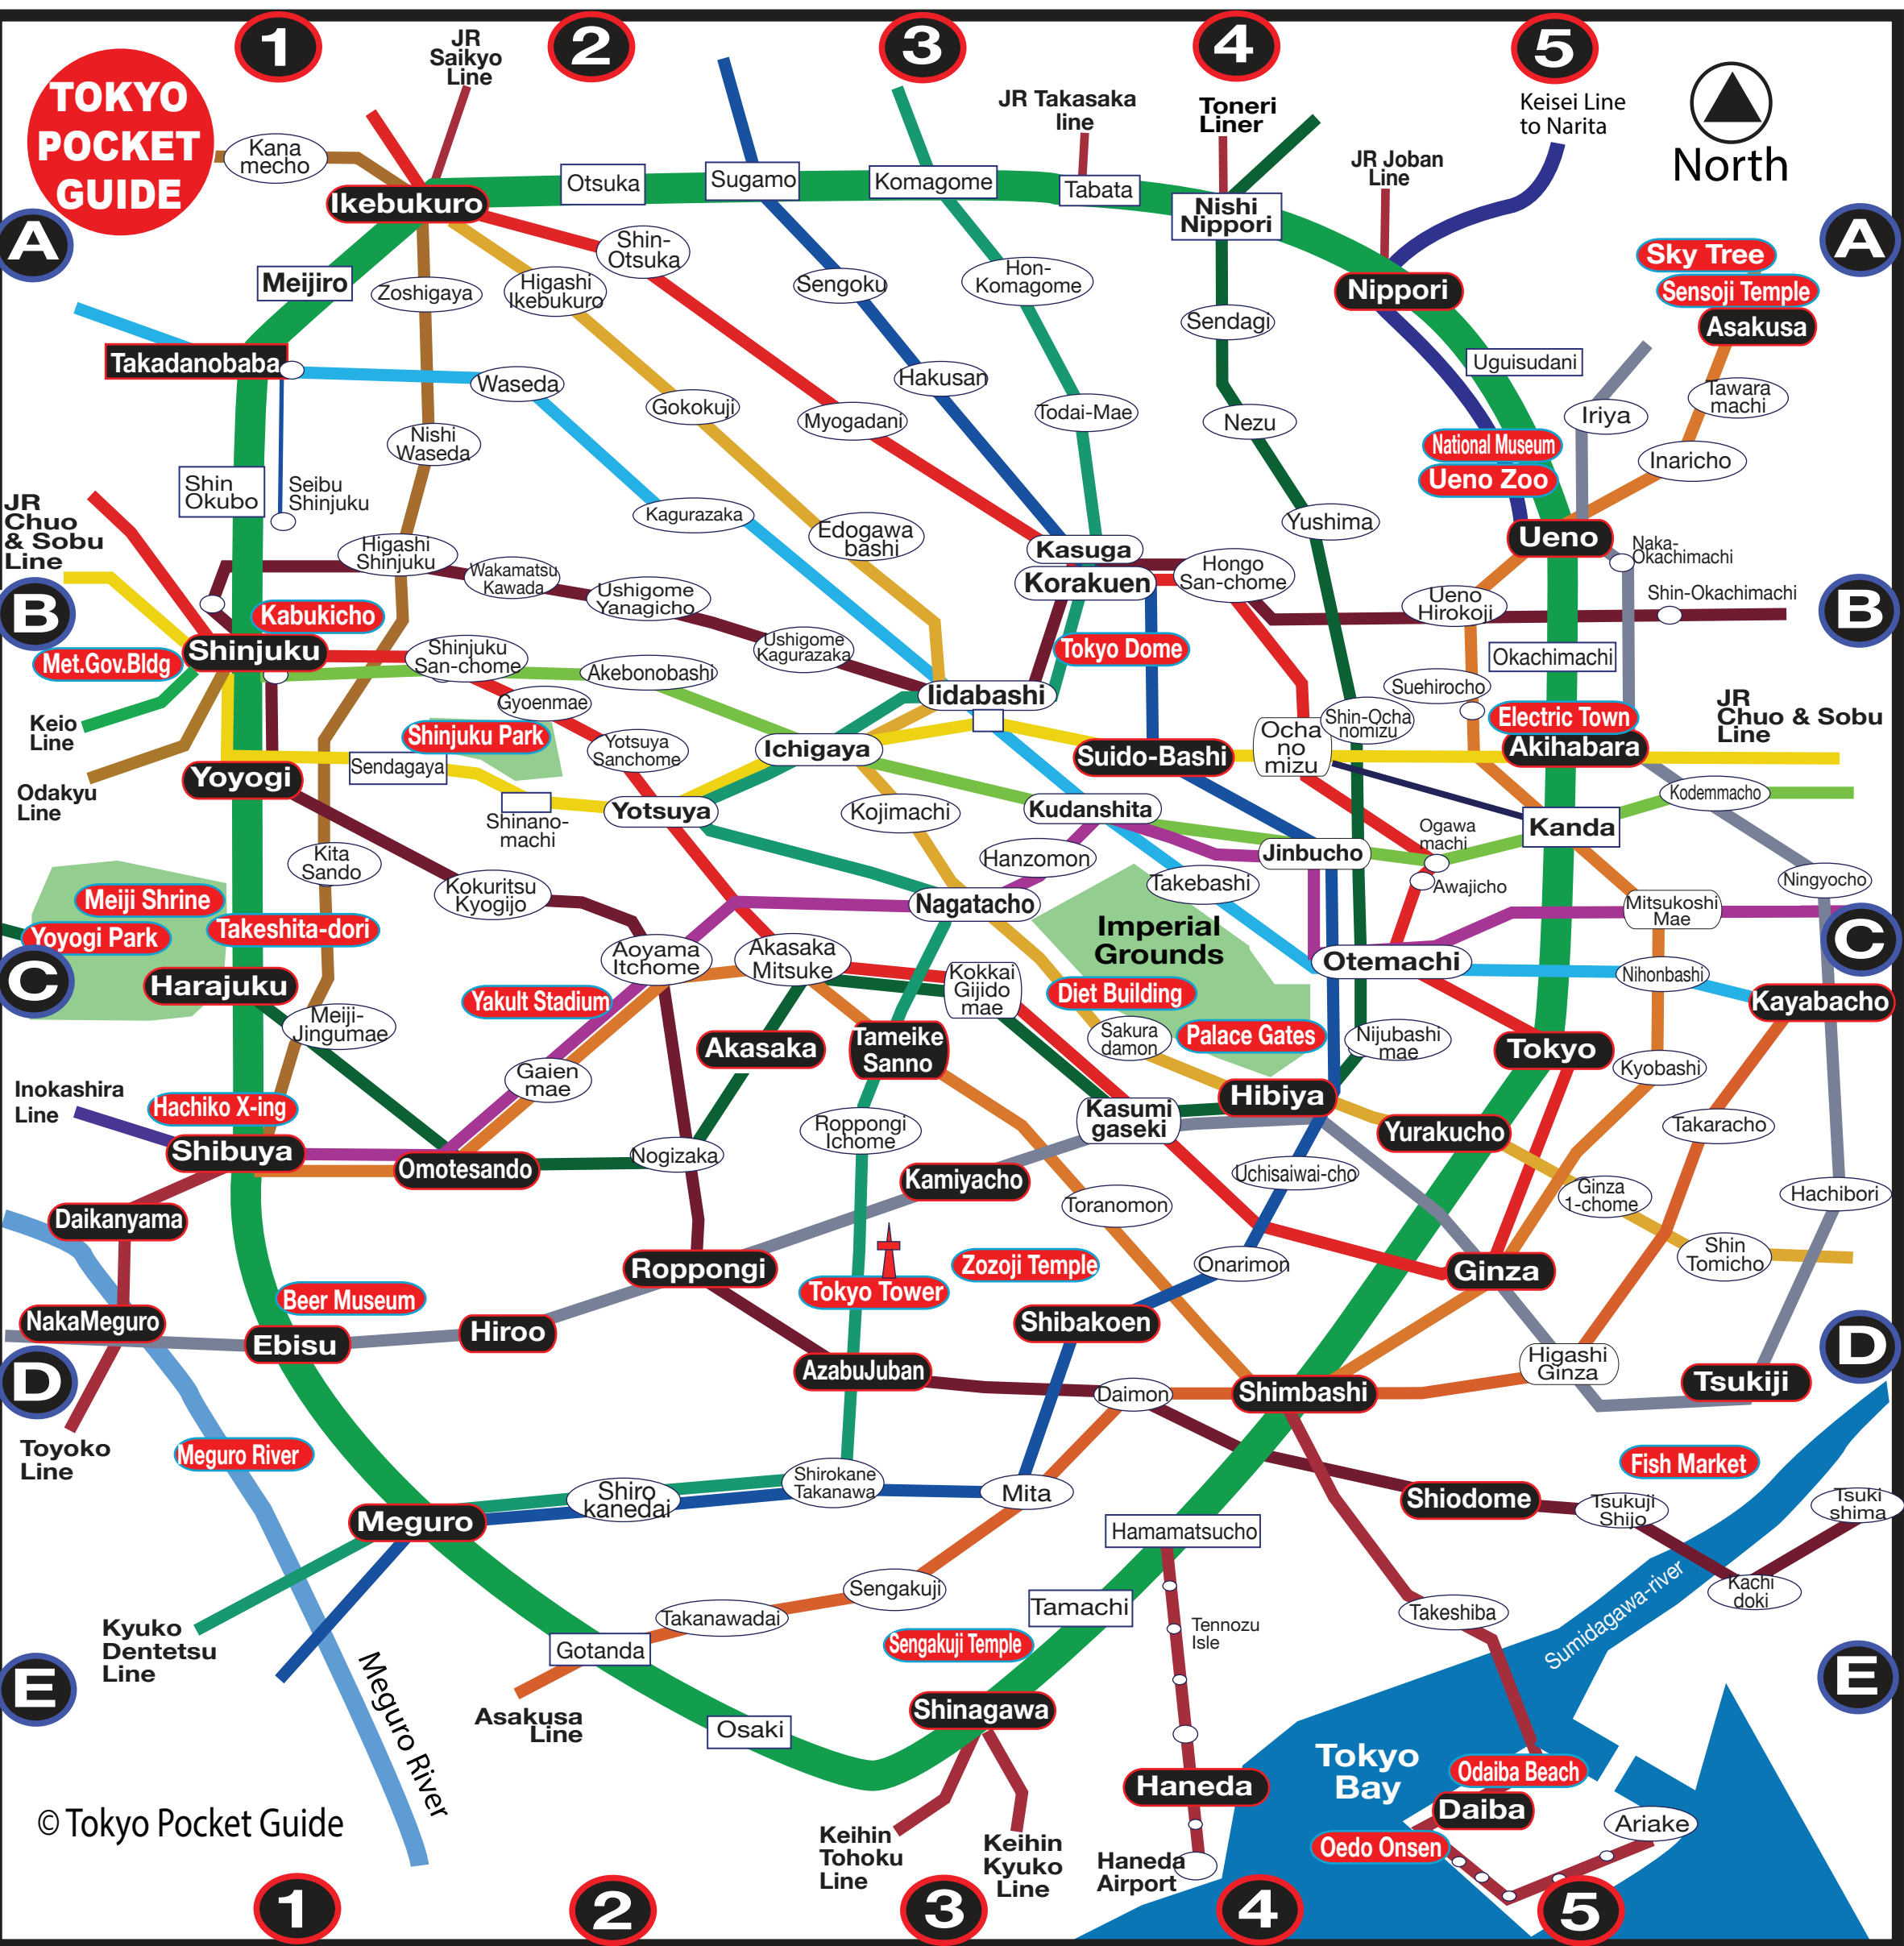

TOKYO TOURIST and SUBWAY MAP TOKYO POCKET GUIDE

© Tokyo Pocket Guide

- █ JR Yamanote
- █ JR Chuo/Sobu
- █ Hibiya line
- █ Ginza line
- █ Chiyoda line
- █ Tozai line
- █ Marunouchi line
- █ Hanzomon line
- █ Namboku line
- █ Yurakucho line
- █ Mita Line line
- █ Oedo line
- █ Shinjuku line
- █ Fukutoshin line

© Tokyo Pocket Guide

TOURIST SPOTS QUICK-FINDER

BEER MUSEUM	D-1
DIET BUILDING	C-4
ELECTRIC TOWN	B-5
HACHIKO X-ING	C-1
IMPERIAL PALACE	C-4
KABUKICHO	B-1
MEIJI SHRINE	C-1
METRO GOV BLDG	B-1
NATL MUSEUM	B-5
ODAIBA	E-5
OEDO ONSEN	E-5
SENGAKUJI TEMPLE	D-3
SENSOJI TEMPLE	A-5
SHINJUKU PARK	B-2
SKY TREE	A-5
TAKESHITA DORI	C-1
TOKYO DOME	B-4
TOKYO TOWER	D-3
TSUKUJI FISHMARKET	D-5
UENO ZOO	B-5
YAKULT STADIUM	C-2
YOYOGI PARK	C-1
ZOZOJI TEMPLE	D-3